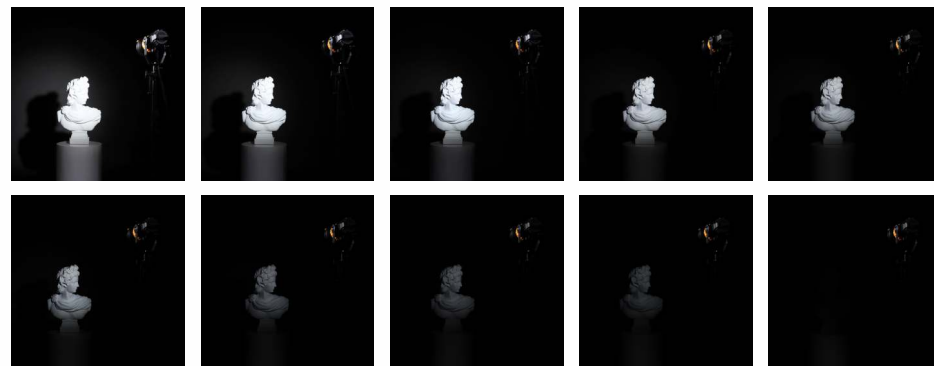

5种特效场景 / 5 SPECIAL EFFECTS SCENE

0-100% 无极调光