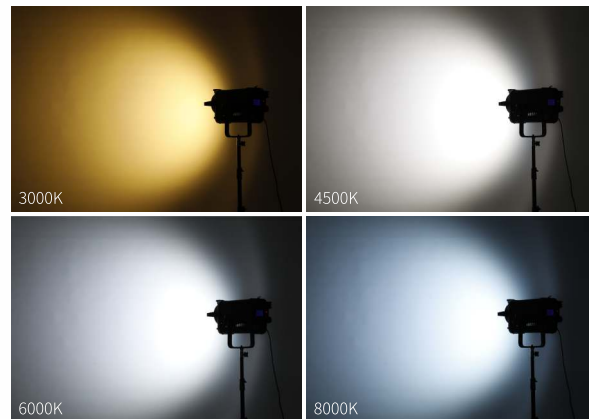

型号 Model No.	M2	M4
• 灯泡数 LEDs	COB X1 (200W)	COB X1 (400W)
• 输出功率 Wattage	180W	360W
• 色温 Color Temperature	3000 - 8000K	
• 工作电压 Operating Voltage	AC 100-240V 60 HZ/50HZ	
• 调光 Dimming	0-100% 无极调光	
• 兼容性 Compatibility	Ac输入输出 / DC48V输入 AC Input Output / DC48V Input	
• 调控方式 Control Function	开关 / 按键 / DMX-512 / 旋钮 ON/OFF / Switch / DMX-512 / Turning Knob	
• 显色度 CRI	CRI: 97.5 TLCI: 98.5	
• 照度 LUX	聚光 FOCUS 散光 FLOOD 0.5M 11900 / 1M 31300 / 3M 3660 / 5M 1360 0.5M 41400 / 1M 10200 / 3M 1210 / 5M 475	0.5M 208800 / 1M 52200 / 3M 5590 / 5M 2070 0.5M 56800 / 1M 14200 / 3M 1690 / 5M 705
• 照射角度 Beam Angle	20-55°	
• 英尺烛光 Footcandles	聚光 FOCUS 散光 FLOOD 0.5M 11059 / 1M 2909 / 3M 340 / 5M 126 0.5M 3848 / 1M 948 / 3M 112 / 5M 44	0.5M 19420 / 1M 4855 / 3M 520 / 5M 192 0.5M 5280 / 1M 1320 / 3M 153 / 5M 66
• 机身尺寸 Dimensions	452×260×330mm	452×260×330mm
• 重量 Weight	7.5KG	8.5KG
• 安装配套 Mounting Method	U-Bracket U架	
• 噪音分贝强度 Noise Level (dB)	37dB (1m)	
• 配件 In the box	U-Bracket U架 Barndoor 挡光板	
• 选购配件 Optional Accessories	Softbox 柔光箱 Honeycomb Grid 蜂巢