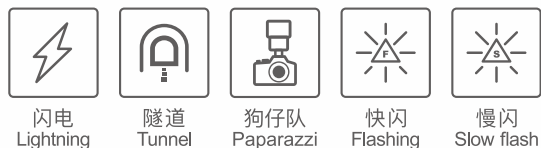

5种特效场景 / 5 SPECIAL EFFECTS SCENE

0-100% 无极调光