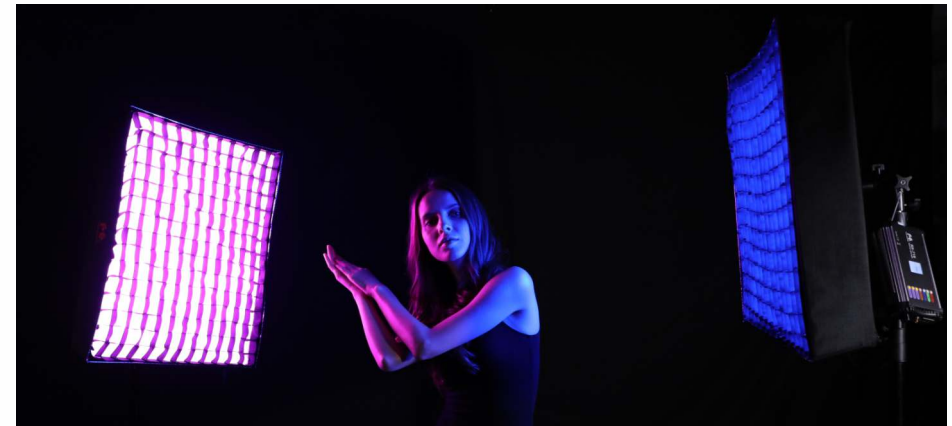

RX-836 200W 布灯: 1225×465mm 电源: 285×175×110mm

PATENT PRODUCT!
专利产品!

RX-848 300W 布灯: 1215×615mm 电源: 285×175×110mm