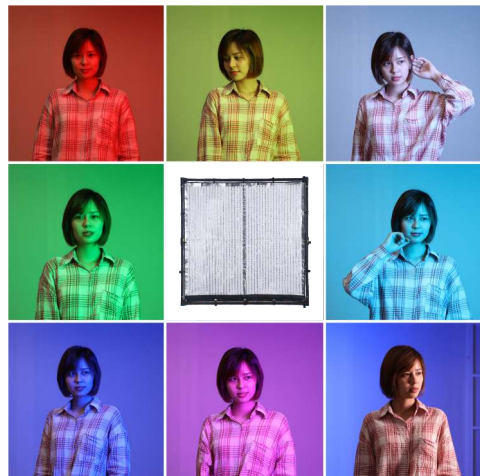

SP-XC04H7(4m)
SP-XC06H7(6m)

SP-XC08H7(8m)
SP-XC10H7(10m)

Remote-control
遥控器:RC-5(II)

特效场景 / SPECIAL EFFECTS SCENE

ROLL-FLEX RX-7120 (II)

RGB彩屏布灯(II 代) RX-7120(II)

PATENT PRODUCT!
专利产品!

特效场景 / SPECIAL EFFECTS SCENE