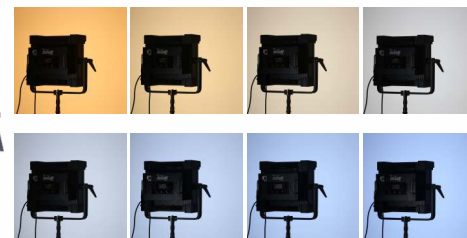

蒂莎D-S811 200W

(493x472x235mm 净重: 9.26KG)

Barn Door
挡光板

Foldable Grid
蜂巢

Softbox
柔光箱

Honeycomb Softbox
蜂巢柔光箱